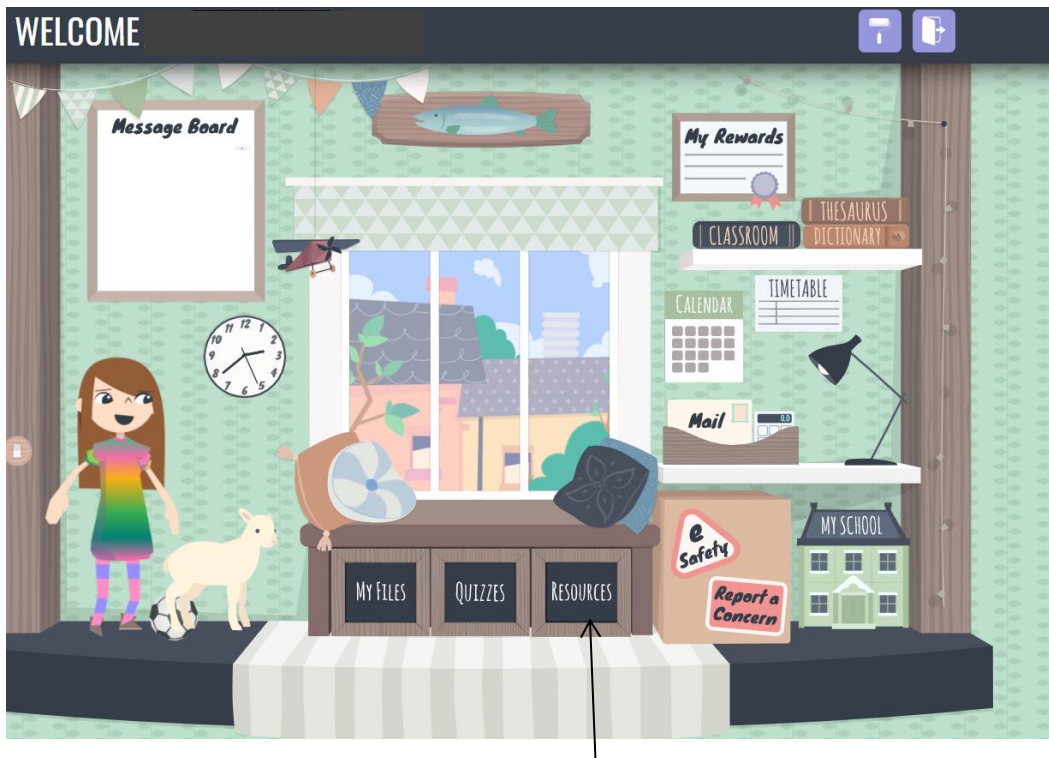

# How to access Home Learning Tools in School 360

Visit [www.school360.co.uk](http://www.school360.co.uk)

Enter your child's username and password\* – provided by your class teacher.

\*These are case sensitive.

Click "Resources"

j2e

Collection of web applications for key skills.

Busy Things

Collection of games for skills across

Interland

eSafety resource for young people created by Google.

Frogplay